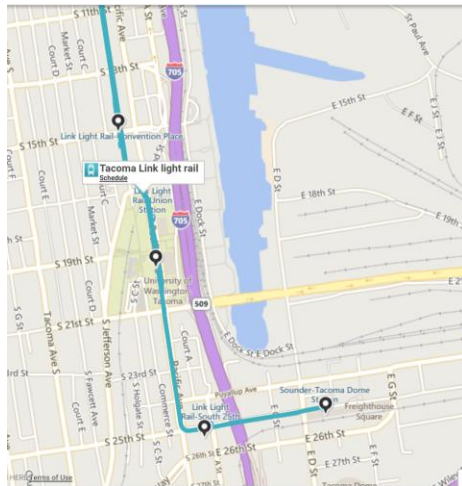

# Parking Options:

- Self Park
  - at the Convention Center Lot (\$10 Flat Rate)
- Valet Parking
  - Under 3 hours (\$8 plus tax)
  - Over 3 hours (\$12 plus tax)
- Link Rail
  - Ride Free
  - Park at the Tacoma Dome Station
  - Exit at 15th & Commerce

### Tacoma Link light rail

Direction  
Northbound ⌵

Day  
Saturday ⌵

Train frequencies - Saturdays

7:48 a.m. - 10:00 p.m.	Every 12 minutes
------------------------	------------------

**FIRST TRAIN**

Tacoma Dome Station	South 25th Station	Union Station	Convention Center Station	Commerce St/South 11th Station	The District
7:48	7:50	7:52	7:54	7:56	

*The first train from Tacoma Dome Station to the The District leaves at 7:48 a.m.*

**LAST TRAIN**

10:00	10:02	10:04	10:06	10:08	10:10
-------	-------	-------	-------	-------	-------

*The last train from Tacoma Dome Station to the The District leaves at 10:00 p.m.*